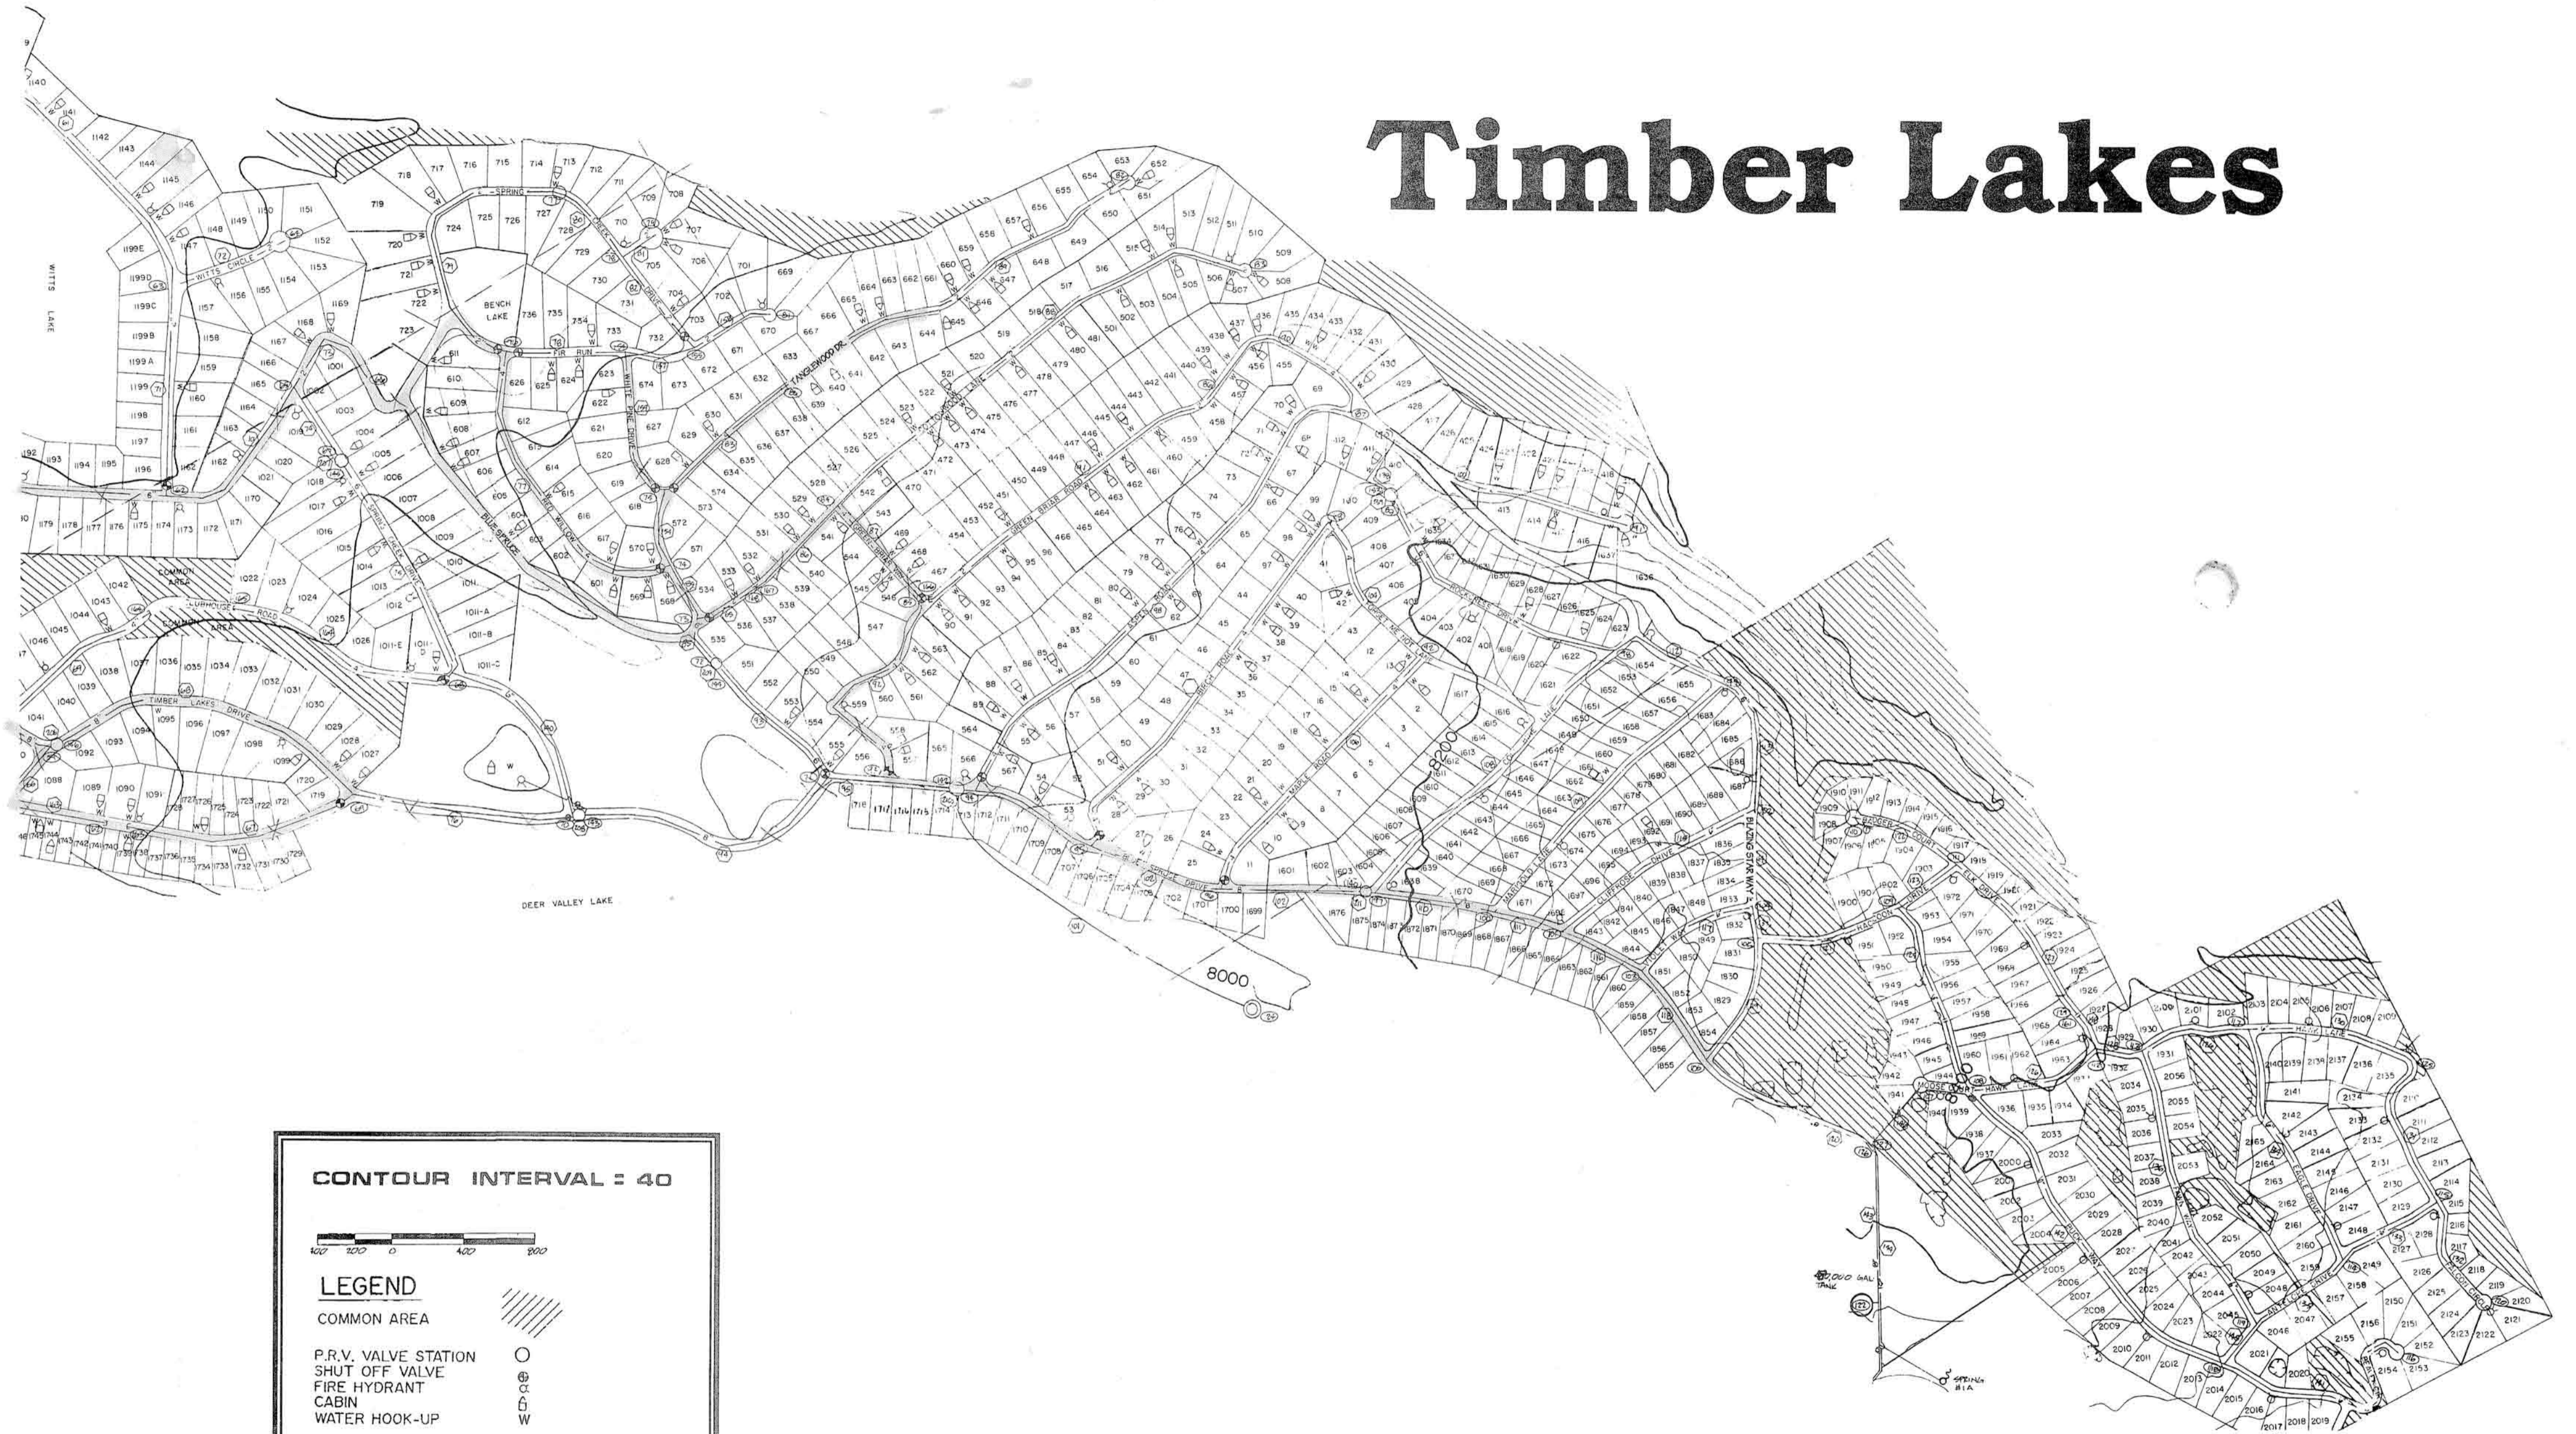

# Timber Lakes

**CONTOUR INTERVAL : 40**

100 200 0 400 800

**LEGEND**

COMMON AREA	
P.R.V. VALVE STATION	
SHUT OFF VALVE	
FIRE HYDRANT	
CABIN	
WATER HOOK-UP	